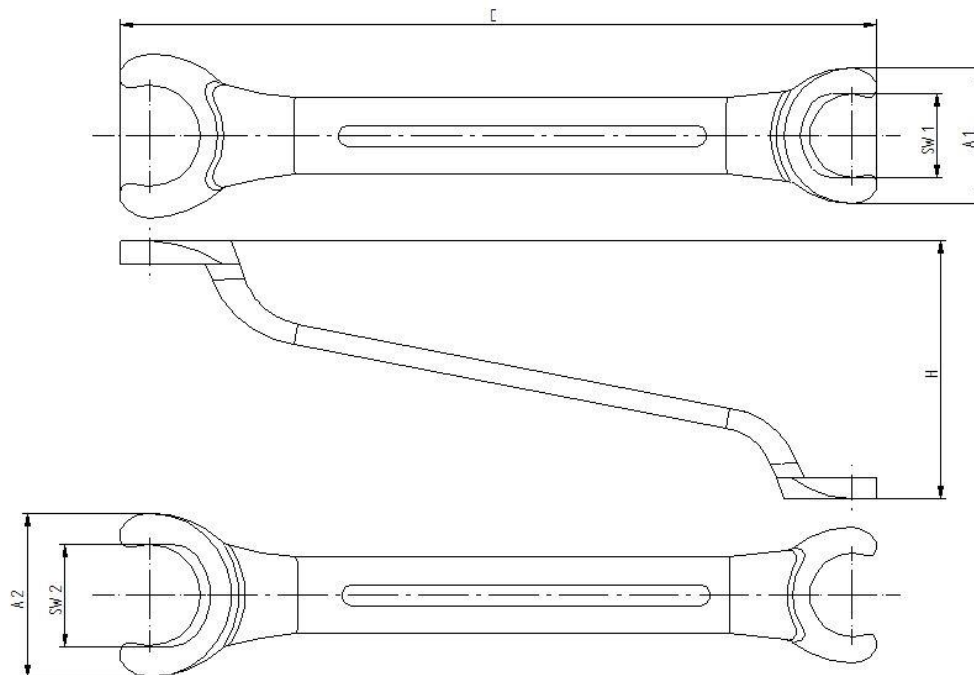

61791273	<b>DATA SHEET</b>	
Valid from: 03.08.2020	<b>SKINMATIC® MH SET</b>	

The SKINMATIC® MH Set provides a fast, secure and damage-free assembly of SKINTOP® cable glands and sizes up to M40. The special keys are manufactured from chromium-plated tool steel and prevent through the shaped contact the spanner from sliding off. The SKINMATIC® MH Set consists of three special keys.

### Characteristics:

Material	Chromium-plated tool steel
Suitable for gland sizes	M12-M40
Set consists of	Wrench size 16/20 mm (M12/M16) Wrench size 24/29 mm (M20/M25) Wrench size 36/45 mm (M32/M40)

Größe / Size	SW1	SW2	C (mm)	A1 (mm)	A2 (mm)	H (mm)	Artikel- Nr./ Part No.
16 / 20	16	20	190,5	26,2	32,4	61	61791273
24 / 29	24	29	215,5	38,7	46,6	73,5	
36 / 45	36	45	243,5	57,6	71,6	90,5	