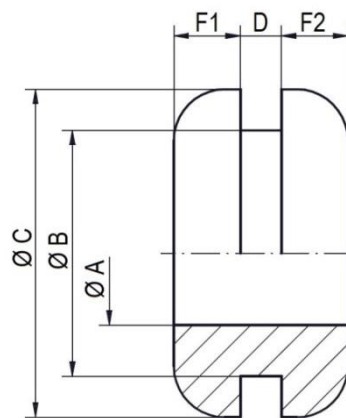

61713520	DATA SHEET	
Valid from: 07.04.2022	SKINDICHT® LA	

The protection sleeve SKINDICHT® LA provides cables with effective protection against damage caused by sharp or angular housing walls. Easy installation: Simply push the protective sleeve into the hole until the groove engages.

Technical features:

Material	CR
Temperature range	-30 °C up to +90 °C
Colour	Black

Article designation	Ø A [mm]	Ø B [mm]	Ø C [mm]	D [mm]	F1 [mm]	F2 [mm]	Part No.
LA 3	3	7	10	2	1,5	3	61713520
LA 4	4	8	11	2	2	2	61713530
LA 5	5	7	11	2	2,75	2,75	61713540
LA 6	6	9	14	2	3	3	61713550
LA 7	7	12	16	2	3,25	3,25	61713560
LA 8	8	11	15	2	3,5	3,5	61713570
LA 9	9	11	16	2	2,75	2,75	61713580
LA 11	11	14	19	2	3	3	61713590
LA 12	12	18	25	2	2,5	2,5	61713600