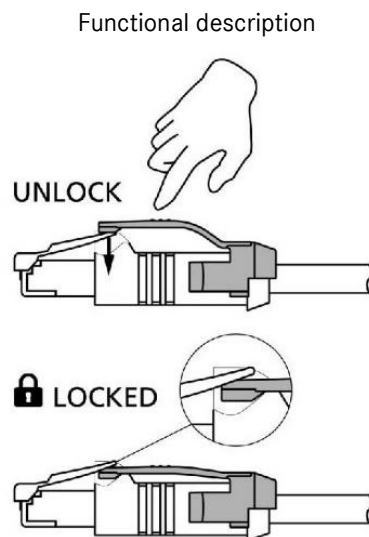

2173014	DATA SHEET
Valid from: 27.04.2022	RJ45 Clip for ETHERLINE Patchcord

Description

- Locking / unlocking clip for RJ45-patchcords
- In various colors available
- Applicable for ETHERLINE®-Patchcords with molded RJ45-plug (e.g. 2171186)

Variation

Article	Description	Color
2173014	RJ45 Clip WH for ETHERLINE Patchcord	White, similar RAL9002
2173015	RJ45 Clip RD for ETHERLINE Patchcord	Red, similar RAL3020
2173016	RJ45 Clip BU for ETHERLINE Patchcord	Blue, similar RAL5012
2173017	RJ45 Clip YE for ETHERLINE Patchcord	Yellow, similar RAL1018
2173018	RJ45 Clip GN for ETHERLINE Patchcord	Green, similar RAL6018
2173019	RJ45 Clip BK for ETHERLINE Patchcord	Black, similar RAL9004
2173020	RJ45 Clip OG for ETHERLINE Patchcord	Orange, similar RAL2008
2173021	RJ45 Clip VT for ETHERLINE Patchcord	Violet, similar RAL4006
2173022	RJ45 Clip GY for ETHERLINE Patchcord	Grey, similar RAL7035
2173023	RJ45 Clip PK for ETHERLINE Patchcord	Magenta, similar RAL4003
2173024	RJ45 Clip BG for ETHERLINE Patchcord	Beige, similar RAL1002

Mechanical properties

Material

POM

Technical drawing

Application range

Automation, industrial machinery and plant engineering

Note

Photographs are not true to scale and do not represent detailed images of the respective products.